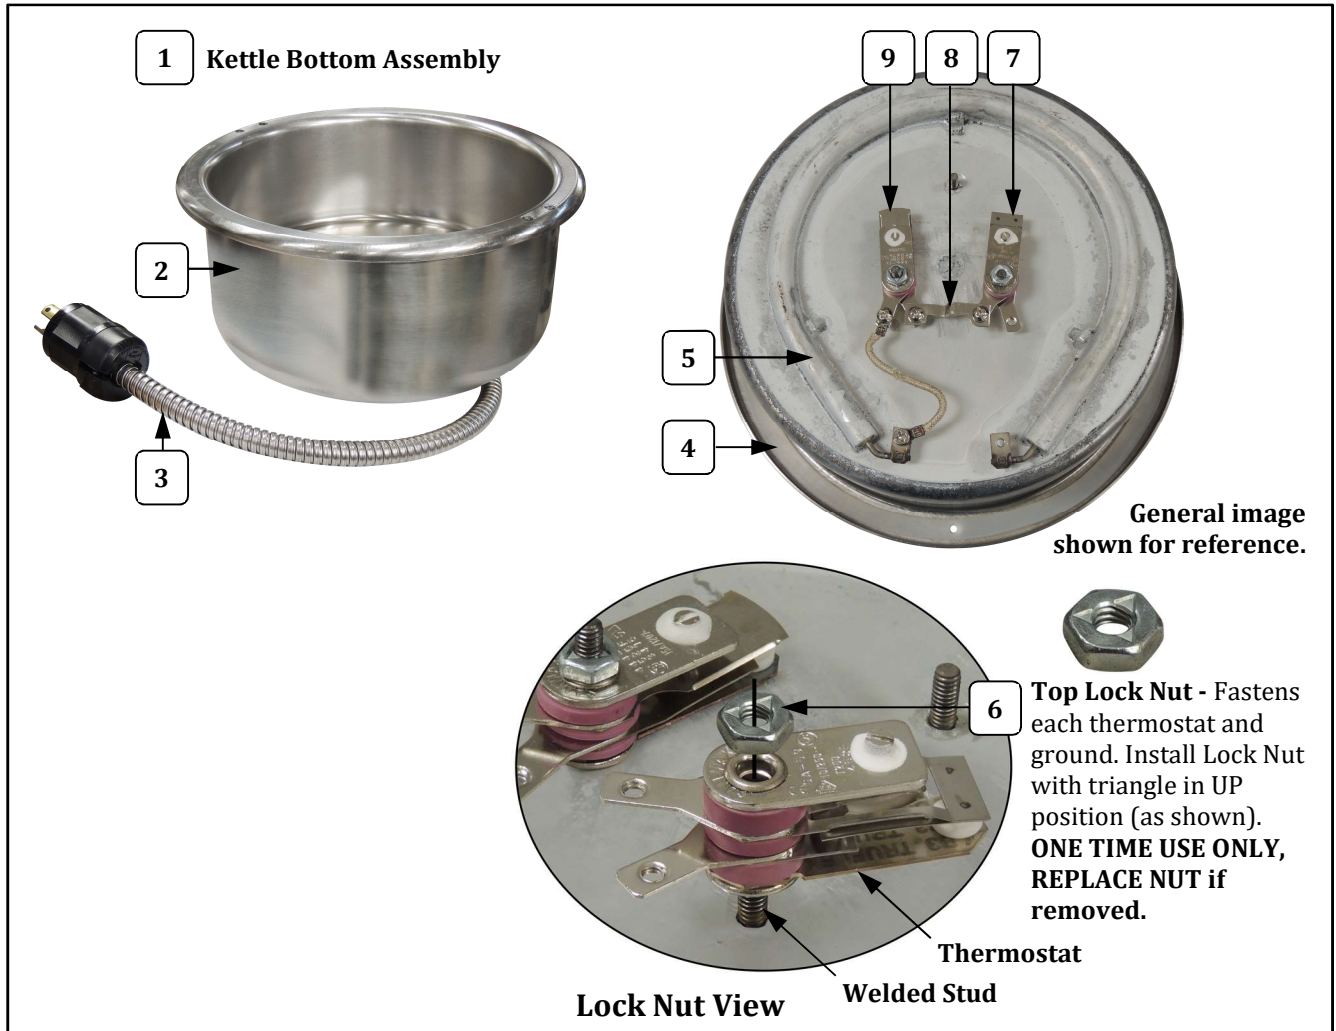

8 oz. Kettle Assembly (58000) – Kettle Bottom Assembly

Item	Part Description	Part Number
		58000
1	KETTLE BOTTOM ASSEMBLY (includes parts listed below)	58000W
2	KETTLE SHELL	49431
3	KETTLE LEAD ASSY	49328
4	KETTLE GASKET	49368
5	8 OZ. KETTLE/HEATER	58008
6	8-32 TOP LOCK NUT (always replace if removed)	67943
7	450°F THERMOSTAT (includes two 6-32 screws)	76089
8	THERMOSTAT SHUNT BAR	47193
9	525°F THERMOSTAT (includes two 6-32 screws)	76702