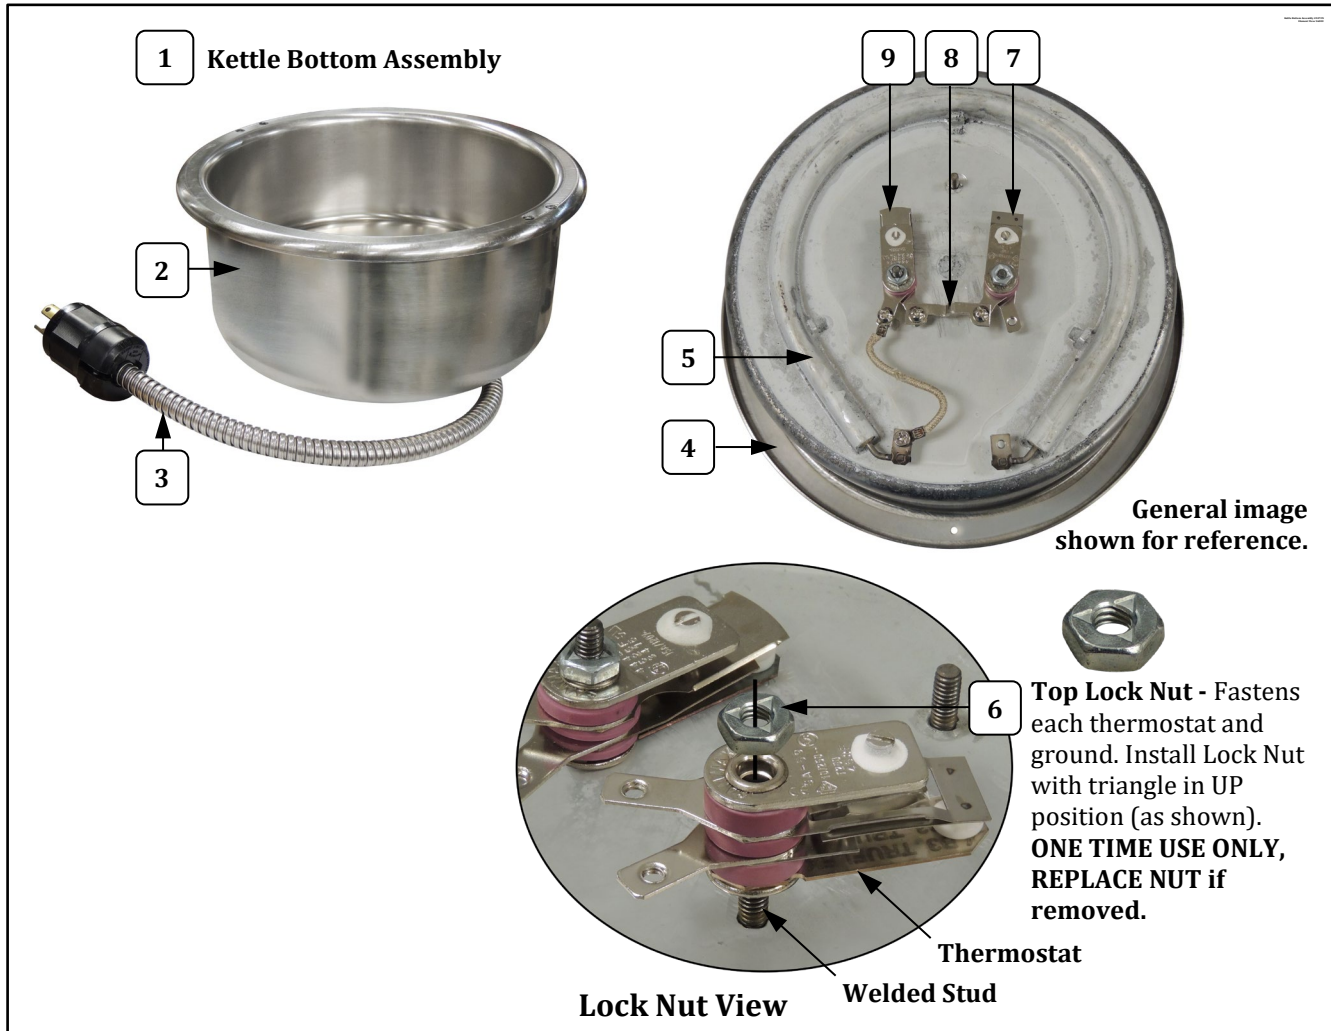

6 oz. Kettle Assembly (56000) – Kettle Bottom Assembly

Item	Part Description	Part Number
		56000
1	KETTLE BOTTOM ASSEMBLY (includes parts listed below)	56000W
2	KETTLE SHELL	49431
3	KETTLE LEAD ASSY	49328
4	KETTLE GASKET	49368
5	8 OZ. KETTLE/HEATER	56006
6	8-32 TOP LOCK NUT (always replace if removed)	67943
7	450°F THERMOSTAT (includes two 6-32 screws)	76089
8	THERMOSTAT SHUNT BAR	47193
9	525°F THERMOSTAT (includes two 6-32 screws)	76702