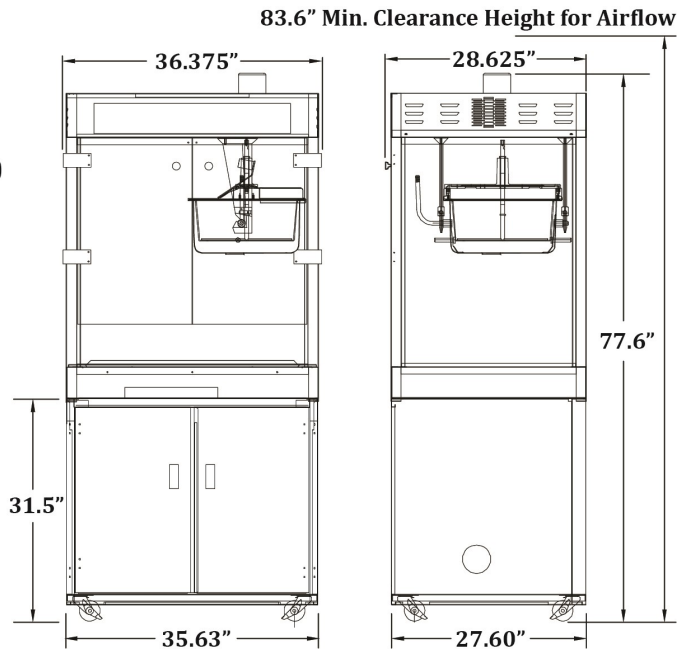

GOLD MEDAL® PRODUCTS CO.

Base Stand for Popper

Model No. 63810

Specifications

Operator Side shown
(Popper Unit may vary)

Discovery Popper shown on Base for
reference only (Popper sold separately).

Overall Dimensions:

Width: 35.63"

Depth: 27.6"

Height: 31.5"

(Dimensions shown above are base only;
see drawing for additional dimensions.)

Features:

- Stainless Steel Popper Base—fits a Discovery/ Odyssey/Spartan Popper (Popper sold separately)
- Casters included.
- Retracting corn bin (no shelf).
- Multiple exit ports for power supply cord.