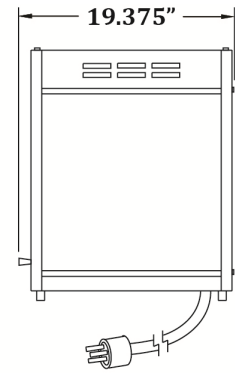

GOLD MEDAL® PRODUCTS CO.

Portion Cup Cheese Warmer

Model No. 5581-00-100

Specifications

Front View

Side View

Overall Dimensions:

Width: 19"
Depth: 19.375"
Height: 23.125"

Features:

- LED Lighted Sign
- 3 Wire Rack Shelves
- Unit designed for Portion Pac Cheese Containers. Not for the storage or display of time / temperature control for safety foods.

Electrical - Domestic

120V
520 WATTS 60 HZ
(NEMA 5-15P) Plug

Plug Type:

NEMA 5-15P

Agency Approvals:

Gold Medal Products Co.
10700 Medallion Drive, Cincinnati, OH 45241

Ph: (513) 769-7676, (800) 543-0862; Fax: (513) 769-8500
gmpopcorn.com info@gmpopcorn.com