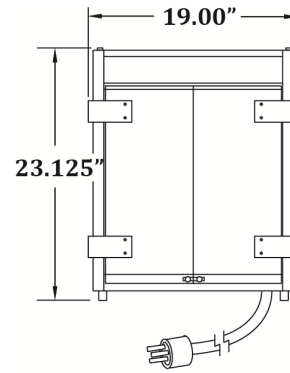

GOLD MEDAL® PRODUCTS CO.

Portion Cup Cheese Warmer

Model No. 5581-00-100

Specifications

Front View

Side View

Overall Dimensions:

Width: 19"
Depth: 19.375"
Height: 23.125"

Features:

- LED Lighted Sign
- 3 Wire Rack Shelves
- Unit designed for Portion Pac Cheese Containers. Not for the storage or display of time / temperature control for safety foods.

Electrical - Domestic

120V
520 WATTS 60 HZ
(NEMA 5-15P) Plug

Plug Type:

NEMA 5-15P

Agency Approvals:

Gold Medal Products Co.
10700 Medallion Drive, Cincinnati, OH 45241

Ph: (513) 769-7676, (800) 543-0862; Fax: (513) 769-8500
gmpopcorn.com info@gmpopcorn.com