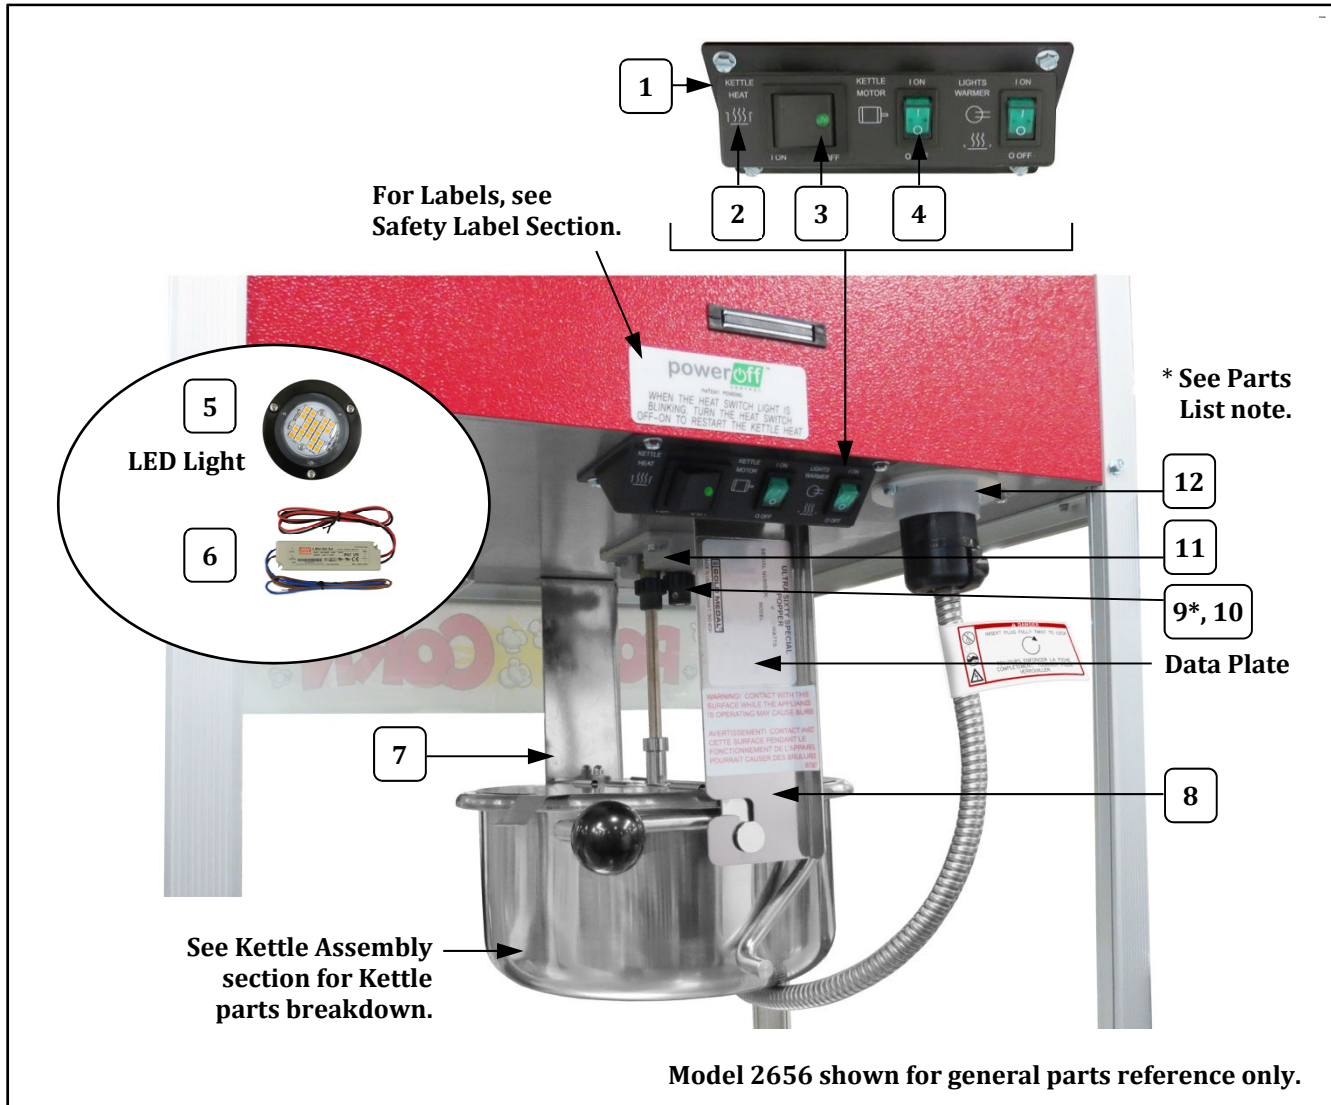

Cabinet Interior – Hanger Assembly

Item	Part Description	Part Number
		All Models
1	SMALL SWITCH BOX	48501
2	SWITCH BOX LABEL	48502
3	GREEN LIGHTED ROCKER SWITCH	42798
4	DPST ROCKER SWITCH	42532
5	LED REPLACEMENT NO PLATE	100544
6	POWER SUPPLY 24VDC 20W	55394
7	REAR HANGER ARM	49009
8	FRONT HANGER ARM	49010
9	SPUR GEAR KIT (Includes 2 gears with set screws. Always replace Agitator Spur Gear and Kettle Drive Motor Gear as a set.)	47059K
10	10-32" X 3/16" SET SCREW	41742
11	GEAR BLOCK ASSEMBLY	67194
12	15 AMP TWIST LOCK KETTLE RECPT	49330